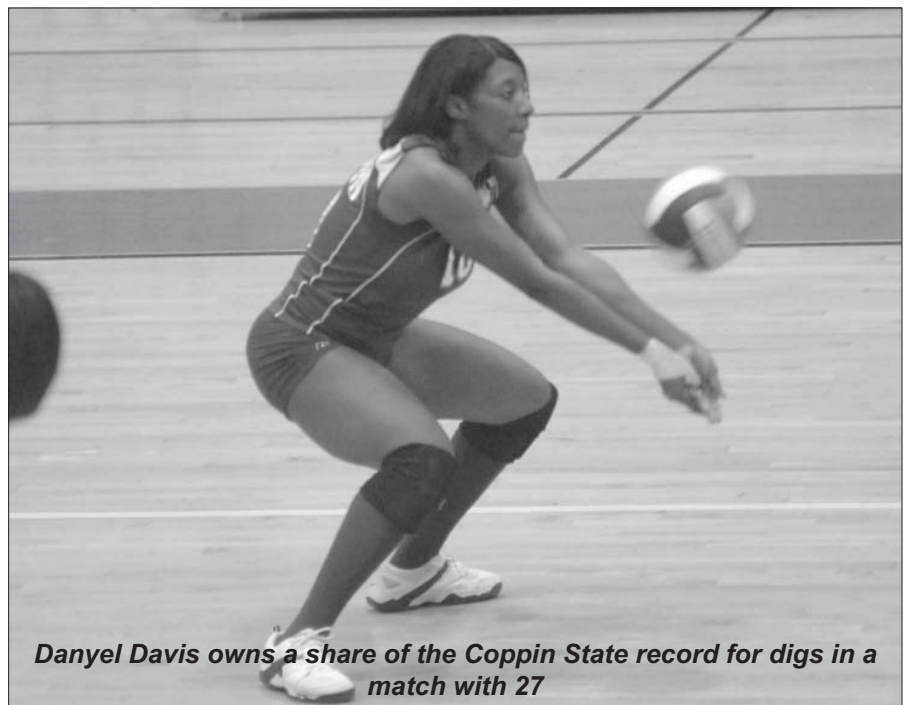

Service Aces

1) Candis Johnson (01)	57
2) Catherine Edwards (00)	55
3) Catherine Edwards (01)	54
4) Veronica Curry (02)	53
4) Sabrina James (91).....	53

20 Kill Club

32 ..	Indira Laurencin (Bethune-Cookman 10-15-06)
28	Brittany Arvin (UMES 9-27-05)
25	Brittany Arvin (Bethune-Cookman 10-16-05)
25	Candis Johnson (Delaware State 11-15-01)
24	Brittany Arvin (Texas Southern 9-30-05)
23	Veronica Curry (Norfolk State 11-15-03)
23	Brittany Arvin (Howard 10-17-06)
22	Brittany Arvin (Hampton 9-30-05)
22	Indira Laurencin (Saint Peter's 9-29-06)
21 .	Jasmine George (Bethune-Cookman 10-16-05)
21	Indira Laurencin (Howard 10-17-06)
21	Brittany Arvin (Howard 11-8-05)
21 .	Kanishia Sheppard (Fairleigh Dickinson 9-3-06)
21	Indira Laurencin (St. Francis (N.Y.) 9-15-07)
20	Brittany Arvin (Delaware State 10-4-05)
20	Brittany Arvin (Saint Peter's 9-29-06)
20	Brittany Arvin (Navy 10-24-06)
20 .	Indira Laurencin (South Carolina St.) 10-14-06)

20 Dig Club

27	Danyel Davis (Hampton 9-27-07)
27	Sepiuta Tonga (Delaware State 11-15-01)
26	Andrea McGant (Hampton 9-30-05)
26	Shauniece Steward (Niagara 9-24-05)
25	Shauniece Steward (Hampton 10-8-05)
24 ..	Andrea McGant (Bethune-Cookman 10-16-05)
21	Shauniece Steward (UMBC 9-20-05)
21	Andrea McGant (Niagara 9-24-05)

Danyel Davis owns a share of the Coppin State record for digs in a match with 27